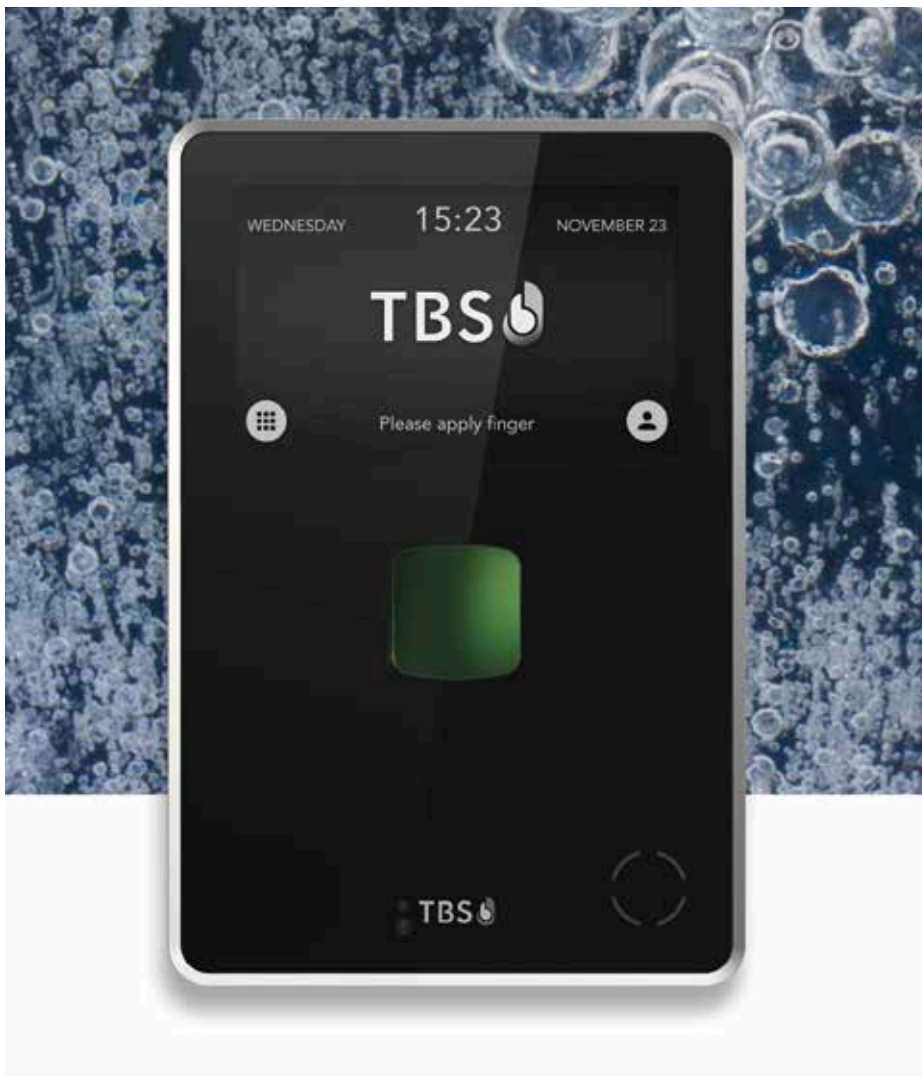

with

GENERALE
S i s t e m i | Country
Partner
for Italy

tagitalia.it
www.generalesistemi.it
tbs-biometrics.com

TOUCHLESS FINGER SCANNER

3D AIR (SERIES 22)

3D AIR is a unique touchless biometric terminal and was the world's first to introduce 3D finger-scanning. Touchless fingerprint yielding the highest security level!

- 3D touchless technology with superior recognition
- Highest security level
- Hygienic for sensitive applications
- Superior identification performance
- No "Failure to Enroll"
- Identification or verification with PIN
- Access Control, Time and Attendance (T&A)
- Optional RFID, liveness detection
- Personalizable touchscreen
- User-friendly operation and configuration
- Wall mount with robust aluminum HD Box
- Indoor and outdoor installations
- Supports Power-over-Ethernet