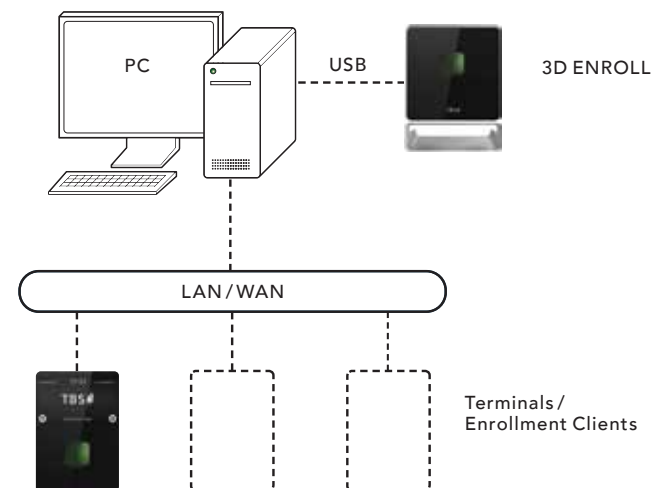

with

GENERALE
S i s t e m i | Country
Partner
for Italy

tagitalia.it
www.generalesistemi.it
tbs-biometrics.com

TOUCHLESS FINGER SCANNER

3D AIR (SERIES 22)

3D AIR is a unique touchless biometric terminal and was the world's first to introduce 3D finger-scanning. Touchless fingerprint yielding the highest security level!

- 3D touchless technology with superior recognition
- Highest security level
- Hygienic for sensitive applications
- Superior identification performance
- No "Failure to Enroll"
- Identification or verification with PIN
- Access Control, Time and Attendance (T&A)
- Optional RFID, liveness detection
- Personalizable touchscreen
- User-friendly operation and configuration
- Wall mount with robust aluminum HD Box
- Indoor and outdoor installations
- Supports Power-over-Ethernet