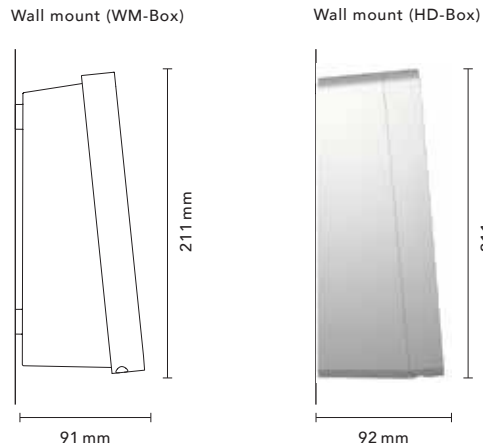

3D AIR (Series 22)

Generale Sistemi S.r.l.
Via Fra i Campi 13/C
59100 Prato (PO) - ITALY
www.generalesistemi.it
info@generalesistemi.it

- 1 = Extendable by license. Figure indicates single fingerprints, iris pairs or hands
- 2 = Indoor use only
- 3 = Mifare Classic/Desfire only
- (*) = Required if not sheltered
- (*) = Optional, accessory or license needed
- 4 = Supported bands: LTE FDD: B1/B3/B7/B8/B20/B28A WCDMA: B1/B8, GSM: B3/B8
- 5 = Either/or, specify RS type upon order

		3D ENROLL (Series 22)	2D ENROLL	3D FLY	3D AIR (Series 22)	3D LIGHT	2D IRON HD	2D IRON	2D SENSE	2D TIME	2D MOVE	TBS EDGE
Applications	Access Control			•	•	•	•	•	•			•
	Time & Attendance, Workforce Management			•	•	•	•	•	•	•	•	
Sensor	Touchless Hand Scanner			•								
	Touchless 3D Finger Scanner	•			•							
	Touchless Iris Scanner					•						
	Finger optical multispectral		compatible				•	•				
	Finger capacitive		•						•	•	•	
	Thermal camera					(*)						
User Interface	Touchscreen size in inch			7.0	5.0	5.0	5.0	5.0	3.5	9.0	7.0	
	RFID				(*)	3	(*)	(*)	(*)		3	
	PIN			•	•	•	•	•	•	•	•	
	Loudspeaker			•	•	•	•	•				
	Beeper								•			
Biometrics	Identification (1:N), database size limit ¹		10'000	10'000	10'000	10'000	10'000	10'000	5'000	5'000	5'000	special
	Verification (1:1), database size limit		100'000	100'000	100'000	100'000	100'000	100'000	100'000	100'000	100'000	100'000
	FRR at FAR 1:100'000		<0.5%	<0.5%	<0.5%	<0.5%	<1.0%	<1.0%	<2.0%	<2.0%	<2.0%	
Communication	LAN			•	•	•	•	•	•	•		•
	Wifi				(*)	(*)	(*)	(*)	(*)	•	•	
	Mobile ⁵									•	•	
Interfaces	RS-232 and RS-485			•	•	•	•	•	6			•
	Wiegand out			•	•	•	•	•	•			•
	Relay (NO/NC selectable)			2	1	1	1	1	1			2
	GPIN/GPOUT			2/2	2/2	2/0	2/2	2/2	3/1			2/2
Security	Liveness detection				(*)		(*)	(*)				
	Multi-level data encryption			•	•	•	•	•	•	•	•	•
	Template on card				(*)		(*)	(*)	(*)			
	Anti-tampering				•		•	•	(*)			
Installation	Input supply voltage DC	5	USB	24	12-24	12-15	12-24	12-24	12-24	12	USB	12-24
	Max. power rating in W	10		100	11	16	7	7	5	10		15
	Power over Ethernet				•	(PoE+)	•	•	(*)	(*)		(PoE+)
Conditions	Operating temperature in °C	0 to 60	0 to 60	0 to 45	-20 to 60	0 to 45	-20 to 60	-20 to 60	-20 to 60	0 to 35	0 to 35	0 to 45
	Humidity 10-90%	•	•	•	•	•	•	•	•	•	•	•
Mounting	Wall mount WM-Box ²				•	•		•	•	•		•
	Wall mount HD-Box					IP54		IP65				
	Flush mount FM-Box (IP54)				•			•	•			
Certifications	Outdoor protection kit				(*)⁴				(*)⁴			
	CE	•	•	•	•	•	•	•	•	•	•	•
	FCC/IC			•	•	•	•	•	•			•