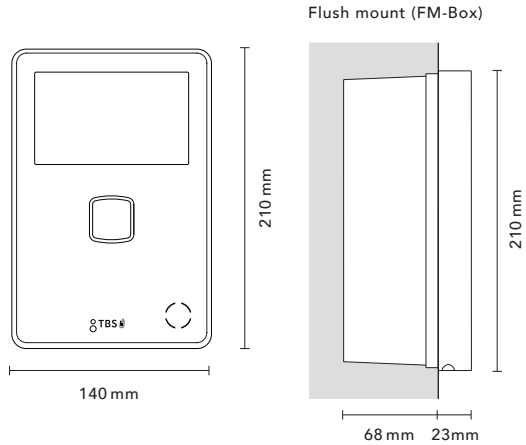

3D AIR (Series 22)

Generale Sistemi S.r.l.
Via Fra i Campi 13/C
59100 Prato (PO) - ITALY
www.generalesistemi.it
info@generalesistemi.it

- 1 = Extendable by license. Figure indicates single fingerprints, iris pairs or hands
- 2 = Indoor use only
- 3 = Mifare Classic/Desfire only
- (*) = Required if not sheltered
- (*) = Optional, accessory or license needed
- 4 = Supported bands: LTE FDD: B1/B3/B7/B8/B20/B28A WCDMA: B1/B8, GSM: B3/B8
- 5 = Either/or, specify RS type upon order

		3D ENROLL (Series 22)	2D ENROLL	3D FLY	3D AIR (Series 22)	3D LIGHT	2D IRON HD	2D IRON	2D SENSE	2D TIME	2D MOVE	TBS EDGE
Applications	Access Control			•	•	•	•	•	•			•
	Time & Attendance, Workforce Management			•	•	•	•	•	•	•	•	
Sensor	Touchless Hand Scanner			•								
	Touchless 3D Finger Scanner	•			•							
	Touchless Iris Scanner					•						
	Finger optical multispectral		compatible				•	•				
	Finger capacitive		•						•	•	•	
	Thermal camera					(*)						
User Interface	Touchscreen size in inch			7.0	5.0	5.0	5.0	5.0	3.5	9.0	7.0	
	RFID				(*)	3	(*)	(*)	(*)		3	
	PIN			•	•	•	•	•	•	•	•	
	Loudspeaker			•	•	•	•	•				
	Beeper								•			
Biometrics	Identification (1:N), database size limit ¹		10'000	10'000	10'000	10'000	10'000	10'000	5'000	5'000	5'000	special
	Verification (1:1), database size limit		100'000	100'000	100'000	100'000	100'000	100'000	100'000	100'000	100'000	100'000
	FRR at FAR 1:100'000		<0.5%	<0.5%	<0.5%	<0.5%	<1.0%	<1.0%	<2.0%	<2.0%	<2.0%	
Communication	LAN			•	•	•	•	•	•	•		•
	Wifi				(*)	(*)	(*)	(*)	(*)	•	•	
	Mobile ⁵									•	•	
Interfaces	RS-232 and RS-485			•	•	•	•	•	6			•
	Wiegand out			•	•	•	•	•	•			•
	Relay (NO/NC selectable)			2	1	1	1	1	1			2
	GPIN/GPOUT			2/2	2/2	2/0	2/2	2/2	3/1			2/2
Security	Liveness detection				(*)		(*)	(*)				
	Multi-level data encryption			•	•	•	•	•	•	•	•	•
	Template on card				(*)		(*)	(*)	(*)			
	Anti-tampering				•		•	•	(*)			
Installation	Input supply voltage DC	5	USB	24	12-24	12-15	12-24	12-24	12-24	12	USB	12-24
	Max. power rating in W	10		100	11	16	7	7	5	10		15
	Power over Ethernet				•	(PoE+)	•	•	(*)	(*)		(PoE+)
Conditions	Operating temperature in °C	0 to 60	0 to 60	0 to 45	-20 to 60	0 to 45	-20 to 60	-20 to 60	-20 to 60	0 to 35	0 to 35	0 to 45
	Humidity 10-90%	•	•	•	•	•	•	•	•	•	•	•
Mounting	Wall mount WM-Box ²				•	•		•	•	•		•
	Wall mount HD-Box					IP54		IP65				
	Flush mount FM-Box (IP54)				•			•	•			
Certifications	Outdoor protection kit				(*)⁴				(*)⁴			
	CE	•	•	•	•	•	•	•	•	•	•	•
	FCC/IC			•	•	•	•	•	•			•